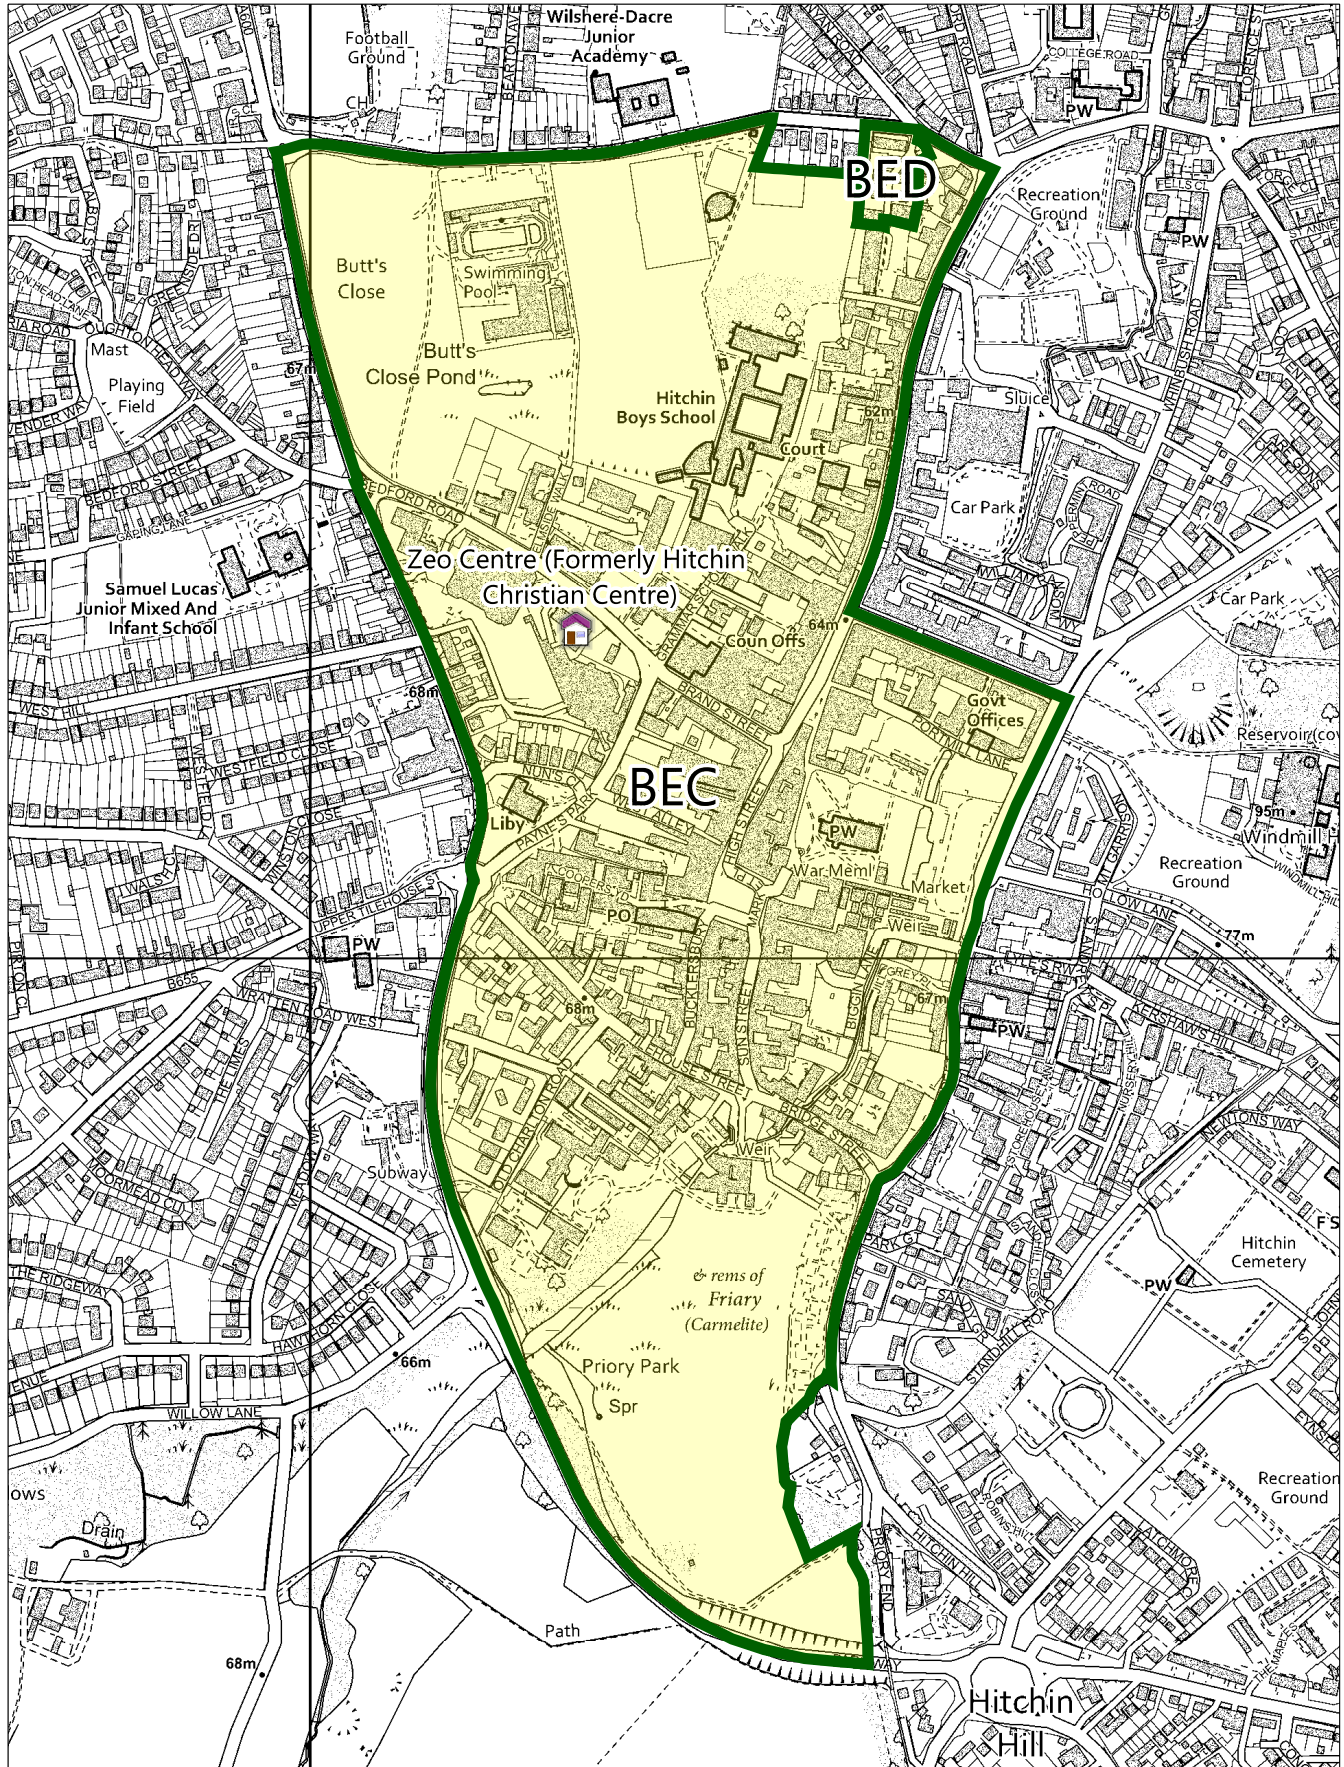

Zeo Centre (Formerly Hitchin Christian Centre) - Hitchin Highbury Ward

Zeo Centre (Formerly Hitchin Christian Centre),
Bedford Road, Hitchin, SG5 1HF

NORTH HERTFORDSHIRE DISTRICT COUNCIL

Scale: 1:7000
Date: 22:08:19

© Crown copyright and database rights 2019 Ordnance Survey 100018622